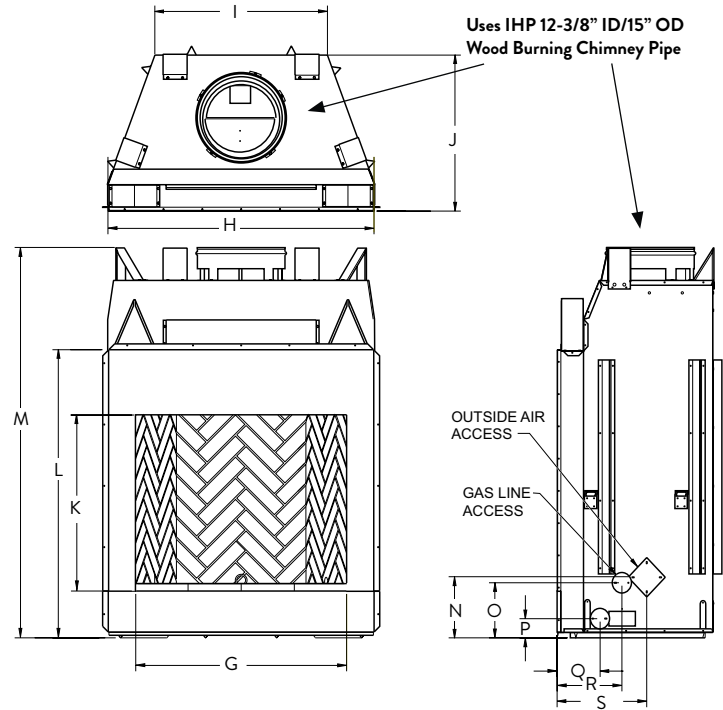

Bronze

Brushed Brass

Ebony

Black

Pewter

Platinum

FLAT WALL FRAMING SPECIFICATIONS

	GEORGIAN 36	GEORGIAN 42	GEORGIAN 50
A	67-1/8"	67-1/8"	67-1/8"
B	45-1/4"	51-1/4"	59-1/4"
C	28-1/4"	30-1/8"	30-1/8"

CORNER FRAMING SPECIFICATIONS

	GEORGIAN 36	GEORGIAN 42	GEORGIAN 50
D	45-1/4"	51-1/4"	59-1/4"
E	86-1/2"	92"	100"
F	61"	65"	71"

On the cover: Georgian shown with Warm Red Split Herringbone brick.

IMPORTANT NOTES:

APPLIANCE SPECIFICATIONS

	GEORGIAN 36	GEORGIAN 42	GEORGIAN 50
G	36"	42"	50"
H	45-1/8"	51-1/8"	59"
I	29"	30-1/2"	38-1/2"
J	26-5/8"	29"	28-1/2"
K	30"	30"	30"
L	49"	49"	49"
M	67"	67"	67"
N	10-1/2"	10-1/2"	10-1/2"
O	9-1/2"	9-1/2"	9-1/2"
P	3-1/2"	3-1/2"	3-1/2"
Q	7-1/4"	8-1/2"	8-1/2"
R	11"	13"	13"
S	15-1/4"	17"	17"