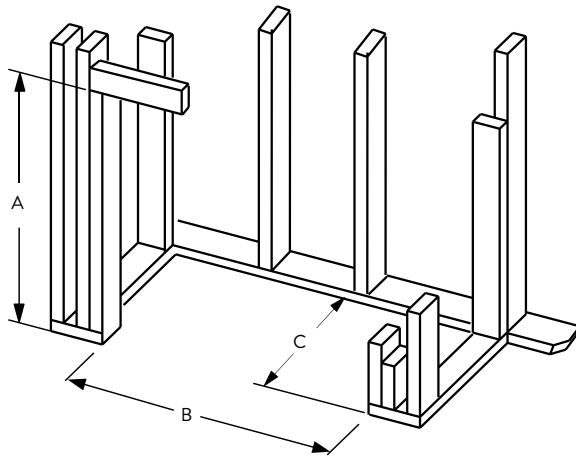

Bronze

Brushed Brass

Ebony

Black

Pewter

Platinum

FLAT WALL FRAMING SPECIFICATIONS

	GEORGIAN 36	GEORGIAN 42	GEORGIAN 50
A	67-1/8"	67-1/8"	67-1/8"
B	45-1/4"	51-1/4"	59-1/4"
C	28-1/4"	30-1/8"	30-1/8"

CORNER FRAMING SPECIFICATIONS

	GEORGIAN 36	GEORGIAN 42	GEORGIAN 50
D	45-1/4"	51-1/4"	59-1/4"
E	86-1/2"	92"	100"
F	61"	65"	71"

On the cover: Georgian shown with Warm Red Split Herringbone brick.

IMPORTANT NOTES: