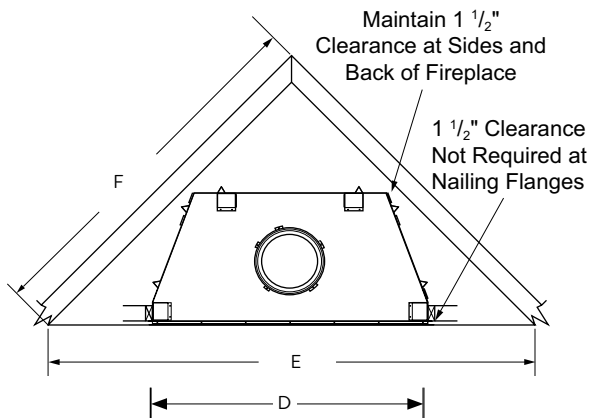

CORNER FRAMING SPECIFICATIONS

	GEORGIAN 36	GEORGIAN 42	GEORGIAN 50
D	45-1/4"	51-1/4"	59-1/4"
E	86-1/2"	92"	100"
F	61"	65"	71"

On the cover: Georgian shown with Warm Red Split Herringbone brick.

IMPORTANT NOTES:

As with any fireplace, this appliance is extremely hot during operation. Read and understand all operating instructions before using this appliance. For further information, consult your dealer.

Local conditions, such as elevation, wind, vent configuration and choice of fuel will affect overall appearance of the fire and heating performance. Performance can also vary with home design and insulation, climate, condition and type of fuel used, appliance location, burn rate, accessories chosen, chimney installation and how the appliance is operated.

Diagrams, illustrations and photographs are not to scale—consult installation instructions. Product designs, materials, dimensions, specifications, colors and prices are subject to change or discontinuance without notice.