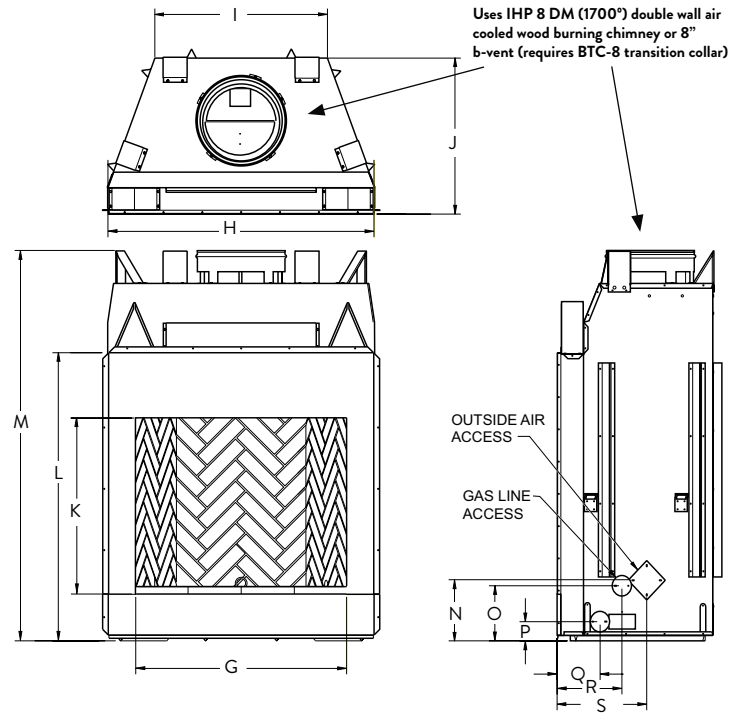

Ebony

Pewter

ANDIRONS (STANDARD)

The Rapture features true, hand-forged andirons.

FLAT WALL FRAMING SPECIFICATIONS

	RAPTURE 36	RAPTURE 42	RAPTURE 50
A	67-1/8"	67-1/8"	67-1/8"
B	45-1/4"	51-1/4"	59-1/4"
C	28-1/4"	30-1/8"	30-1/8"

CORNER FRAMING SPECIFICATIONS

	RAPTURE 36	RAPTURE 42	RAPTURE 50
D	45-1/4"	51-1/4"	59-1/4"
E	86-1/2"	92"	100"
F	61"	65"	71"

IMPORTANT NOTES:

As with any fireplace, this appliance is extremely hot during operation. Read and understand all operating instructions before using this appliance. For further information, consult your dealer.

APPLIANCE SPECIFICATIONS

	RAPTURE 36	RAPTURE 42	RAPTURE 50
G	36"	42"	50"
H	45"	51"	59"
I	29-1/8"	30-1/2"	38-1/2"
J	26-1/2"	29"	29"
K	30"	30"	30"
L	49"	49"	49"
M	67"	67"	67"
N	10-1/2"	10-1/2"	10-1/2"
O	9-1/2"	9-1/2"	9-1/2"
P	3-1/2"	3-1/2"	3-1/2"
Q	7-1/4"	8-1/2"	8-1/2"
R	11"	13"	13"
S	15-1/4"	17"	17"