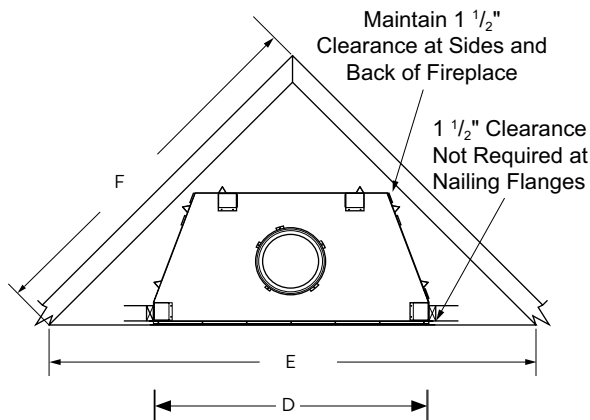

Ebony

Pewter

ANDIRONS (STANDARD)

The Rapture features true, hand-forged andirons.

FLAT WALL FRAMING SPECIFICATIONS

	RAPTURE 36	RAPTURE 42	RAPTURE 50
A	67-1/8"	67-1/8"	67-1/8"
B	45-1/4"	51-1/4"	59-1/4"
C	28-1/4"	30-1/8"	30-1/8"

CORNER FRAMING SPECIFICATIONS

	RAPTURE 36	RAPTURE 42	RAPTURE 50
D	45-1/4"	51-1/4"	59-1/4"
E	86-1/2"	92"	100"
F	61"	65"	71"

IMPORTANT NOTES:

As with any fireplace, this appliance is extremely hot during operation. Read and understand all operating instructions before using this appliance. For further information, consult your dealer.