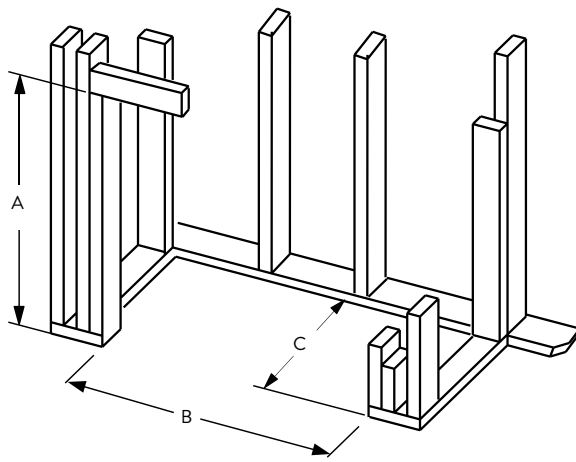

Ebony

Pewter

ANDIRONS (STANDARD)

The Rapture features true, hand-forged andirons.

FLAT WALL FRAMING SPECIFICATIONS

	RAPTURE 36	RAPTURE 42	RAPTURE 50
A	67-1/8"	67-1/8"	67-1/8"
B	45-1/4"	51-1/4"	59-1/4"
C	28-1/4"	30-1/8"	30-1/8"

CORNER FRAMING SPECIFICATIONS

	RAPTURE 36	RAPTURE 42	RAPTURE 50
D	45-1/4"	51-1/4"	59-1/4"
E	86-1/2"	92"	100"
F	61"	65"	71"

IMPORTANT NOTES:

As with any fireplace, this appliance is extremely hot during operation. Read and understand all operating instructions before using this appliance. For further information, consult your dealer.