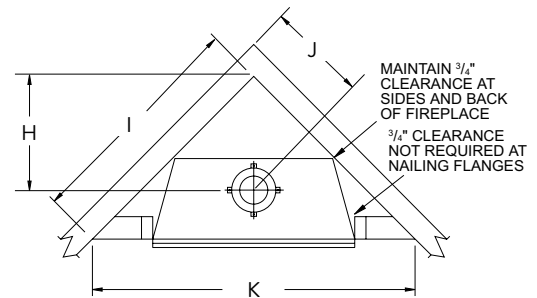

APPLIANCE SPECIFICATIONS

Uses IHP 8" ID/
12-3/8" OD wood
burning chimney
pipe (42" models
include a transition
collar to use 8
DM/8 HT pipe)

	TUSCAN 36	TUSCAN 42
A	29"	36"
B	12-1/2"	11-3/4"
C	41"	48"
D	21"	24"
E	35"	42"
F	37"	41"
G	21"	22-1/2"

FRAMING SPECIFICATIONS

	TUSCAN 36	TUSCAN 42
WIDTH	41-3/4"	49-3/4"
HEIGHT	41-3/4"	47-1/4"
DEPTH	21-7/8"	23-1/2"

CORNER FRAMING SPECIFICATIONS

	TUSCAN 36	TUSCAN 42
H	24-7/16"	27-9/16"
I	52-7/8"	59-5/16"
J	17-1/4"	19-1/2"
K	73-13/16"	83-7/8"