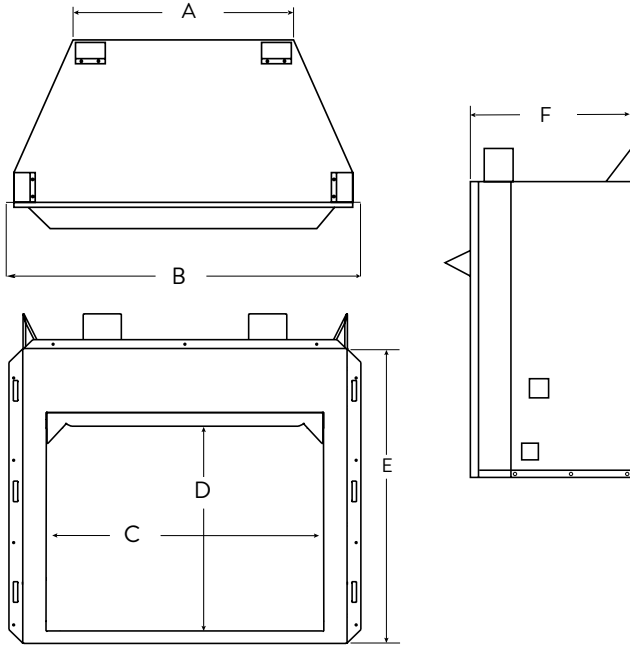

Interior (Required)

Choose from White Stacked or White Herringbone Refractory Panels.

White Stacked

White Herringbone

Redwood Mountain Log Set

EXCLUSIVE FEATURES

- ◆ Available in 32", 36" and 42" models
- ◆ Flush hearth floor design (hearth spacer not required for combustible floor installation)
- ◆ White Refractory Panels available in stacked and herringbone patterns
- ◆ Textured powder coat finish
- ◆ Mesh fire screens
- ◆ Lifetime Limited Warranty

APPLIANCE SPECIFICATIONS

	VALIANT 32	VALIANT 36	VALIANT 42
A	22-7/16"	29-1/8"	36-1/8"
B	34-1/2"	41-1/8"	48-1/4"
C	29-1/2"	35"	42"
D	23-7/8"	26-3/4"	29-5/8"
E	32-1/4"	36-1/8"	40"
F	16-5/8"	21-1/8"	23-1/16"

FLAT WALL FRAMING SPECIFICATIONS

	VALIANT 32	VALIANT 36	VALIANT 42
G	36-3/4"	40-1/2"	44-1/2"
H	35-7/8"	42-1/2"	49-5/8"
I	16-1/4"	20-3/4"	22-5/8"

CORNER FRAMING SPECIFICATIONS

	VALIANT 32	VALIANT 36	VALIANT 42
J	30"	37"	43"
K	42-7/16"	52"	61"
L	35-7/8"	42-1/2"	49-5/8"
M	60"	74"	86"