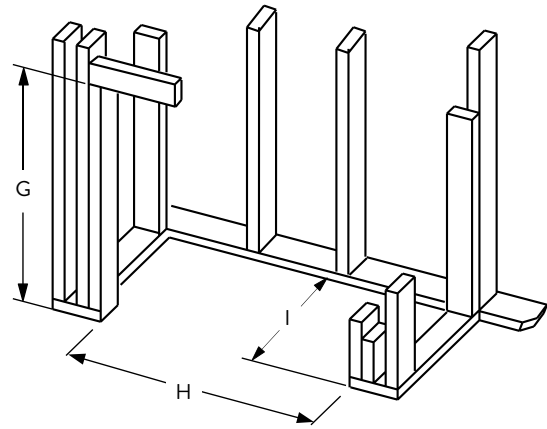

FLAT WALL FRAMING SPECIFICATIONS

	VALIANT 32	VALIANT 36	VALIANT 42
G	36-3/4"	40-1/2"	44-1/2"
H	35-7/8"	42-1/2"	49-5/8"
I	16-1/4"	20-3/4"	22-5/8"