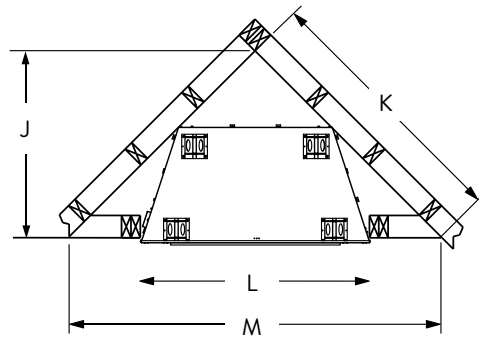

The Valiant's tall opening and flush-to-the-floor platform are welcome features to anybody familiar with real site-built masonry fireplaces. The refractory panels with "split" brick profile are molded from actual hand-cut firebrick in traditional stacked and herringbone patterns. Then they're individually cast and hand detailed to enhance the glow of active flames.

Interior (Required)

Choose from White Stacked or White Herringbone Refractory Panels.

White Stacked

White Herringbone

Redwood Mountain Log Set

EXCLUSIVE FEATURES

- ◆ Available in 32", 36" and 42" models
- ◆ Flush hearth floor design (hearth spacer not required for combustible floor installation)
- ◆ White Refractory Panels available in stacked and herringbone patterns
- ◆ Textured powder coat finish
- ◆ Mesh fire screens
- ◆ Lifetime Limited Warranty

APPLIANCE SPECIFICATIONS

	VALIANT 32	VALIANT 36	VALIANT 42
A	22-7/16"	29-1/8"	36-1/8"
B	34-1/2"	41-1/8"	48-1/4"
C	29-1/2"	35"	42"
D	23-7/8"	26-3/4"	29-5/8"
E	32-1/4"	36-1/8"	40"
F	16-5/8"	21-1/8"	23-1/16"

FLAT WALL FRAMING SPECIFICATIONS

	VALIANT 32	VALIANT 36	VALIANT 42
G	36-3/4"	40-1/2"	44-1/2"
H	35-7/8"	42-1/2"	49-5/8"
I	16-1/4"	20-3/4"	22-5/8"

CORNER FRAMING SPECIFICATIONS

	VALIANT 32	VALIANT 36	VALIANT 42
J	30"	37"	43"
K	42-7/16"	52"	61"
L	35-7/8"	42-1/2"	49-5/8"
M	60"	74"	86"