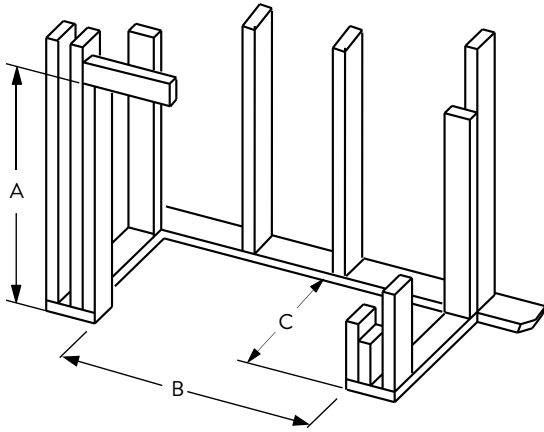

Rust Herringbone

Rust Stacked

VENT-FREE GAS LOGS (OPTIONAL)

Combine with a realistic vent-free gas log set.

Southern Comfort
Outdoor Gas Log Set

FLAT WALL FRAMING SPECIFICATIONS

	VENETIAN 36	VENETIAN 42	VENETIAN 50
A	54-5/8"	54-5/8"	54-5/8"
B	45-3/8"	51-3/8"	59-3/8"
C	28-1/4"	30-1/8"	30-1/8"

CORNER FRAMING SPECIFICATIONS

	VENETIAN 36	VENETIAN 42	VENETIAN 50
D	61"	65"	71"
E	45-3/8"	51-3/8"	59-3/8"
F	86-1/2"	92"	100"

APPLIANCE SPECIFICATIONS

	VENETIAN 36	VENETIAN 42	VENETIAN 50
G	29"	30-5/16"	38-5/16"
H	45-1/8"	51-1/8"	59"
I	30"	30"	30"
J	36"	42"	50"
K	49"	49"	49"
L	28"	30"	30"
M	54-1/2"	54-1/2"	54-1/2"
N	3-5/16"	3-5/16"	3-5/16"
O	9-7/16"	9-7/16"	9-7/16"
P	7-3/8"	8-3/4"	8-3/4"
Q	11-1/8"	13"	13"