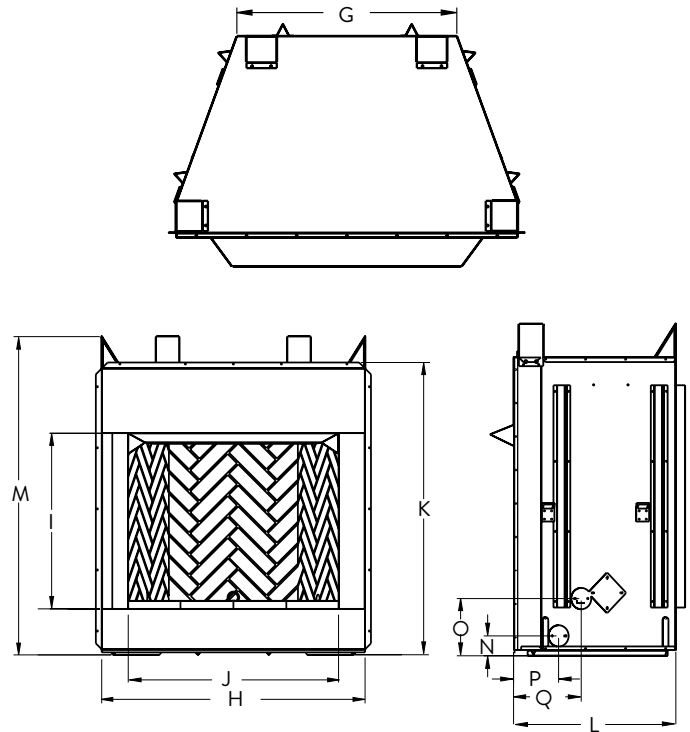

Rust Herringbone

Rust Stacked

VENT-FREE GAS LOGS (OPTIONAL)

Combine with a realistic vent-free gas log set.

Southern Comfort
Outdoor Gas Log Set

FLAT WALL FRAMING SPECIFICATIONS

	VENETIAN 36	VENETIAN 42	VENETIAN 50
A	54-5/8"	54-5/8"	54-5/8"
B	45-3/8"	51-3/8"	59-3/8"
C	28-1/4"	30-1/8"	30-1/8"

CORNER FRAMING SPECIFICATIONS

	VENETIAN 36	VENETIAN 42	VENETIAN 50
D	61"	65"	71"
E	45-3/8"	51-3/8"	59-3/8"
F	86-1/2"	92"	100"

APPLIANCE SPECIFICATIONS

	VENETIAN 36	VENETIAN 42	VENETIAN 50
G	29"	30-5/16"	38-5/16"
H	45-1/8"	51-1/8"	59"
I	30"	30"	30"
J	36"	42"	50"
K	49"	49"	49"
L	28"	30"	30"
M	54-1/2"	54-1/2"	54-1/2"
N	3-5/16"	3-5/16"	3-5/16"
O	9-7/16"	9-7/16"	9-7/16"
P	7-3/8"	8-3/4"	8-3/4"
Q	11-1/8"	13"	13"