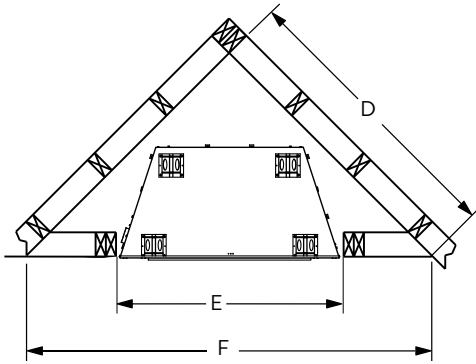

Rust Herringbone

Rust Stacked

VENT-FREE GAS LOGS (OPTIONAL)

Combine with a realistic vent-free gas log set.

Southern Comfort
Outdoor Gas Log Set

FLAT WALL FRAMING SPECIFICATIONS

	VENETIAN 36	VENETIAN 42	VENETIAN 50
A	54-5/8"	54-5/8"	54-5/8"
B	45-3/8"	51-3/8"	59-3/8"
C	28-1/4"	30-1/8"	30-1/8"

CORNER FRAMING SPECIFICATIONS

	VENETIAN 36	VENETIAN 42	VENETIAN 50
D	61"	65"	71"
E	45-3/8"	51-3/8"	59-3/8"
F	86-1/2"	92"	100"

APPLIANCE SPECIFICATIONS

	VENETIAN 36	VENETIAN 42	VENETIAN 50
G	29"	30-5/16"	38-5/16"
H	45-1/8"	51-1/8"	59"
I	30"	30"	30"
J	36"	42"	50"
K	49"	49"	49"
L	28"	30"	30"
M	54-1/2"	54-1/2"	54-1/2"
N	3-5/16"	3-5/16"	3-5/16"
O	9-7/16"	9-7/16"	9-7/16"
P	7-3/8"	8-3/4"	8-3/4"
Q	11-1/8"	13"	13"